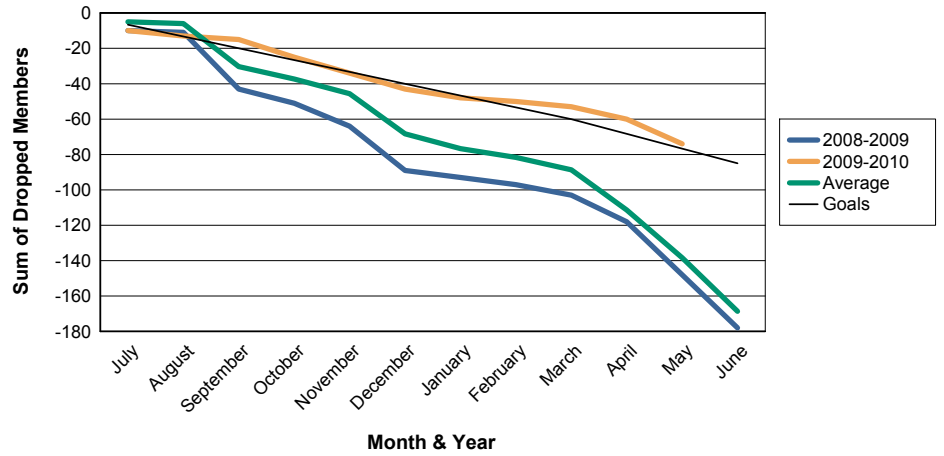

For District 103IP

Sum of Charter Members/ Month & Year

For District 103IP

3 Year Comparisons for GMT Constitutional Area 4

By GMT District

As of May 2010

Sum of New Members/ Month & Year

For District 103IP

Sum of Dropped Members/ Month & Year

For District 103IP

Sum of Net Members/ Month & Year

For District 103IP