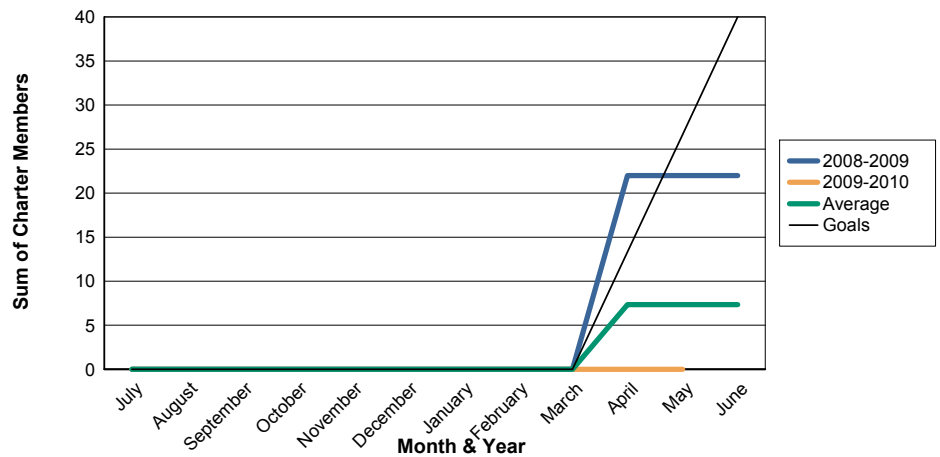

Sum of Charter Members/ Month & Year

For District 103IP