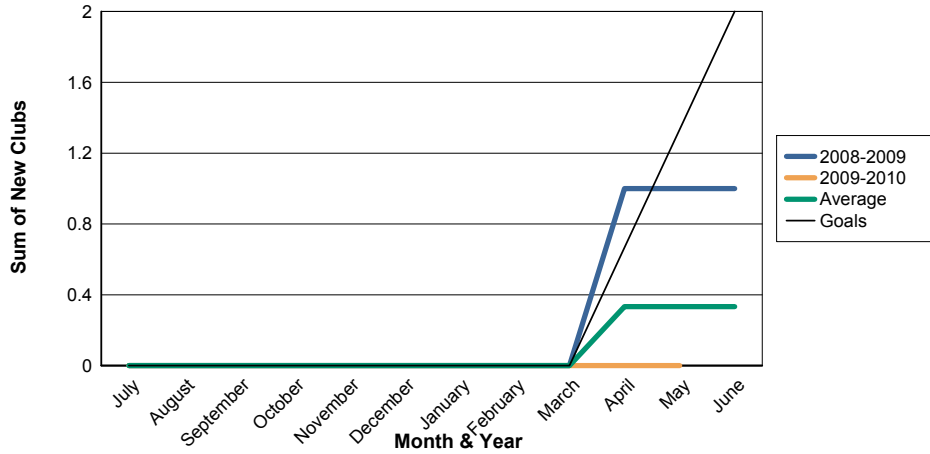

3 Year Comparisons for GMT Constitutional Area 4

By GMT District

As of May 2010

Sum of New Clubs/ Month & Year

For District 103IP

Sum of Dropped Clubs/ Month & Year

For District 103IP

Sum of Net Clubs/ Month & Year