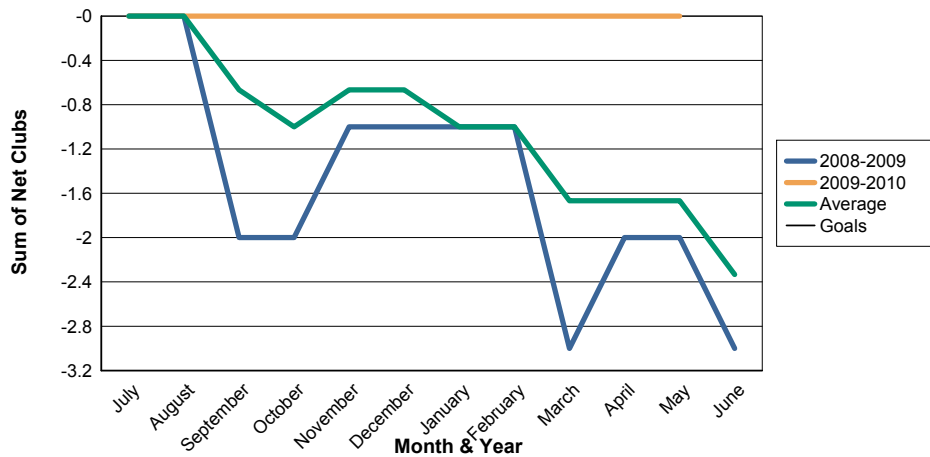

Sum of Net Clubs/ Month & Year

For District 103IP