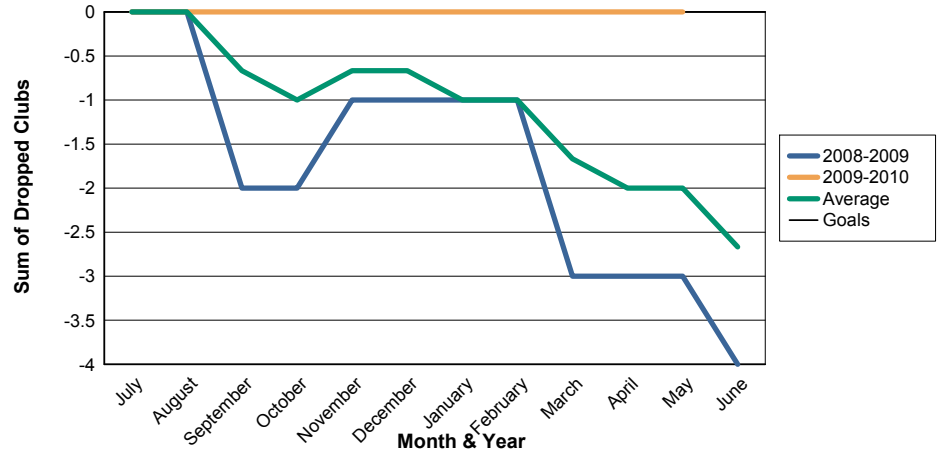

3 Year Comparisons for GMT Constitutional Area 4

By GMT District

As of May 2010

Sum of New Clubs/ Month & Year

For District 103IP

Sum of Dropped Clubs/ Month & Year

For District 103IP

Sum of Net Clubs/ Month & Year