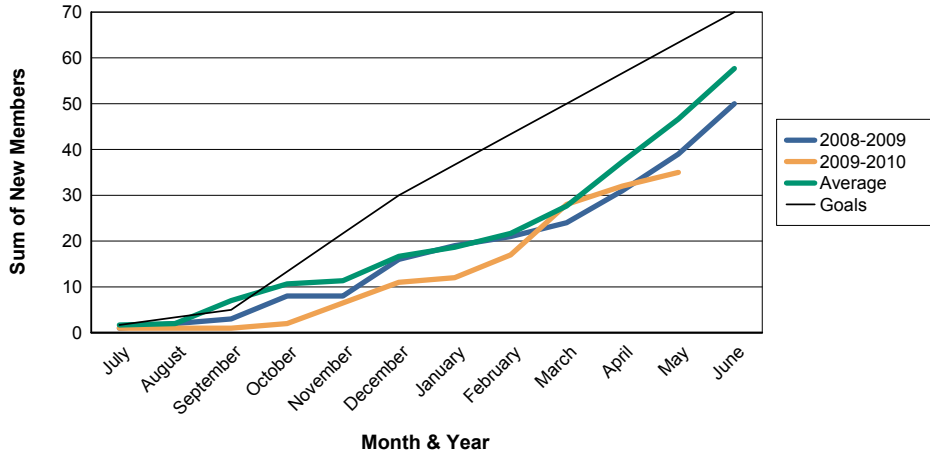

For District 103IP

Sum of Charter Members/ Month & Year

For District 103IP

3 Year Comparisons for GMT Constitutional Area 4

By GMT District

As of May 2010

Sum of New Members/ Month & Year

For District 103IP